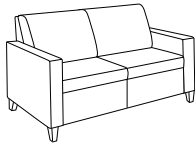

Isla Lounge

Statement of Line

Open spaces really come together with the modular, ganging components from the Isla Lounge Collection. Create conversation settings or private areas by mixing components to fit the space and needs of the environment. Optional arm caps make Isla Lounge the solution for high traffic seating. Power and data options keep everyone working on-the-go.

Club Chair,
2 Arms: 379

Settee,
2 Arms: 3792

Sofa,
2 Arms: 3793

Club Chair, 1 Arm:
379R (Right)
379L (Left)

Settee, 1 Arm:
3792R (Right)
3792L (Left)

Sofa, 1 Arm:
3793R (Right)
3793L (Left)

Club Chair,
Armless: 379N

Swivel Club Chair,
Armless: 379NS

Settee, Armless:
3792N

45° Angled Settee:
3792-45C

Sofa, Armless:
3793N

Corner Unit:
379-90C

Single Bench:
378SB

Double Bench:
3782DB

Single Ottoman:
379SO