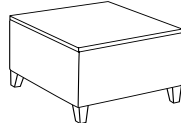

Swivel Club Chair,
Armless: 379NS

Settee, Armless:
3792N

45° Angled Settee:
3792-45C

Sofa, Armless:
3793N

Corner Unit:
379-90C

Single Bench:
378SB

Double Bench:
3782DB

Single Ottoman:
379SO

Ganging 90° Corner
Table with One Leg:
378-9026CGT

Ganging 45°
Corner Table:
378-4526CGT

Ganging 22.5°
Corner Table:
378-2226CGT

Freestanding Tables (Upholstered Chassis with TFL, Veneer, or Solid Surface Top)

End Table:
378-1626ET

Lamp Table:
378-2226ET

Magazine Table:
378-2626MT

Options and Accessories:

Tablet Arm
for Arm or Armless Units

Power Options
for Seating and Tables

Bistro Table
(For Use with Settees and Sofas;
Available in HPL, TFL, with TFL
vertical panel or Veneer surface
with Veneer vertical panel)