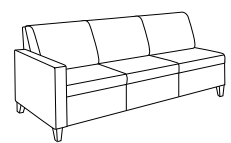

Isla Lounge

Statement of Line

Open spaces really come together with the modular, ganging components from the Isla Lounge Collection. Create conversation settings or private areas by mixing components to fit the space and needs of the environment. Optional arm caps make Isla Lounge the solution for high traffic seating. Power and data options keep everyone working on-the-go.

Club Chair,
2 Arms: 379

Settee,
2 Arms: 3792

Sofa,
2 Arms: 3793

Club Chair, 1 Arm:
379R (Right)
379L (Left)

Settee, 1 Arm:
3792R (Right)
3792L (Left)

Sofa, 1 Arm:
3793R (Right)
3793L (Left)

Club Chair,
Armless: 379N

Swivel Club Chair,
Armless: 379NS

Settee, Armless:
3792N

45° Angled Settee:
3792-45C

Sofa, Armless:
3793N

Corner Unit:
379-90C

Single Bench:
378SB

Double Bench:
3782DB

Single Ottoman:
379SO