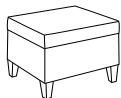

Club Chair,
2 Arms: 379

Settee,
2 Arms: 3792

Sofa,
2 Arms: 3793

Club Chair, 1 Arm:
379R (Right)
379L (Left)

Settee, 1 Arm:
3792R (Right)
3792L (Left)

Sofa, 1 Arm:
3793R (Right)
3793L (Left)

Club Chair,
Armless: 379N

Swivel Club Chair,
Armless: 379NS

Settee, Armless:
3792N

45° Angled Settee:
3792-45C

Sofa, Armless:
3793N

Corner Unit:
379-90C

Single Bench:
378SB

Double Bench:
3782DB

Single Ottoman:
379SO

Double Ottoman:
3792DO

Ganging Tables (Upholstered Chassis with TFL, Veneer, or Solid Surface Top)

Ganging End Table
with Two Legs:
378-1626EGT
378-2226EGT

Ganging End Table:
378-1626GT

Ganging Lamp Table:
378-2226GT