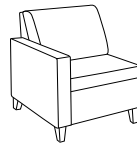

Isla Lounge

Statement of Line

Open spaces really come together with the modular, ganging components from the Isla Lounge Collection. Create conversation settings or private areas by mixing components to fit the space and needs of the environment. Optional arm caps make Isla Lounge the solution for high traffic seating. Power and data options keep everyone working on-the-go.

Club Chair,
2 Arms: 379

Settee,
2 Arms: 3792

Sofa,
2 Arms: 3793

Club Chair, 1 Arm:
379R (Right)
379L (Left)

Settee, 1 Arm:
3792R (Right)
3792L (Left)

Sofa, 1 Arm:
3793R (Right)
3793L (Left)

Club Chair,
Armless: 379N

Swivel Club Chair,
Armless: 379NS

Settee, Armless:
3792N

45° Angled Settee:
3792-45C

Sofa, Armless:
3793N

Corner Unit:
379-90C

Single Bench:
378SB

Double Bench:
3782DB

Single Ottoman:
379SO