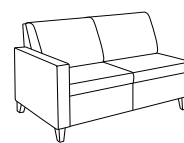

Isla Lounge

Statement of Line

Open spaces really come together with the modular, ganging components from the Isla Lounge Collection. Create conversation settings or private areas by mixing components to fit the space and needs of the environment. Optional arm caps make Isla Lounge the solution for high traffic seating. Power and data options keep everyone working on-the-go.

Club Chair,
2 Arms: 379

Settee,
2 Arms: 3792

Sofa,
2 Arms: 3793

Club Chair, 1 Arm:
379R (Right)
379L (Left)

Settee, 1 Arm:
3792R (Right)
3792L (Left)

Sofa, 1 Arm:
3793R (Right)
3793L (Left)

Club Chair,
Armless: 379N

Swivel Club Chair,
Armless: 379NS

Settee, Armless:
3792N

45° Angled Settee:
3792-45C

Sofa, Armless:
3793N

Corner Unit:
379-90C

Single Bench:
378SB

Double Bench:
3782DB

Single Ottoman:
379SO