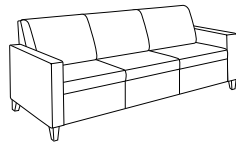

Isla Lounge

Statement of Line

Open spaces really come together with the modular, ganging components from the Isla Lounge Collection. Create conversation settings or private areas by mixing components to fit the space and needs of the environment. Optional arm caps make Isla Lounge the solution for high traffic seating. Power and data options keep everyone working on-the-go.

Club Chair,
2 Arms: 379

Settee,
2 Arms: 3792

Sofa,
2 Arms: 3793

Club Chair, 1 Arm:
379R (Right)
379L (Left)

Settee, 1 Arm:
3792R (Right)
3792L (Left)

Sofa, 1 Arm:
3793R (Right)
3793L (Left)

Club Chair,
Armless: 379N

Swivel Club Chair,
Armless: 379NS

Settee, Armless:
3792N

45° Angled Settee:
3792-45C

Sofa, Armless:
3793N

Corner Unit:
379-90C

Single Bench:
378SB

Double Bench:
3782DB

Single Ottoman:
379SO