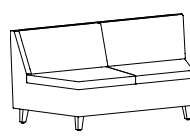

Isla Lounge

Statement of Line

Open spaces really come together with the modular, ganging components from the Isla Lounge Collection. Create conversation settings or private areas by mixing components to fit the space and needs of the environment. Optional arm caps make Isla Lounge the solution for high traffic seating. Power and data options keep everyone working on-the-go.

Club Chair,
2 Arms: 379

Settee,
2 Arms: 3792

Sofa,
2 Arms: 3793

Club Chair, 1 Arm:
379R (Right)
379L (Left)

Settee, 1 Arm:
3792R (Right)
3792L (Left)

Sofa, 1 Arm:
3793R (Right)
3793L (Left)

Club Chair,
Armless: 379N

Swivel Club Chair,
Armless: 379NS

Settee, Armless:
3792N

45° Angled Settee:
3792-45C

Sofa, Armless:
3793N

Corner Unit:
379-90C

Single Bench:
378SB

Double Bench:
3782DB

Single Ottoman:
379SO