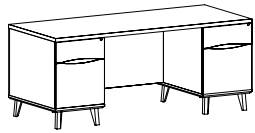

Iconic Casegoods

Statement of Line

With a nod to the '50s and '60s, Iconic's clean lines, tapered legs, and unexpected details present a timeless, approachable quality while being suited to outfit a multitude of areas, including private office, open plan/benching, storage components, small meeting areas, and ancillary spaces. See the full range of specification options and finishes online or within the Iconic price list.

Double Ped Desks

Single Ped Desks

Table Desks

Run Off Table Desks

Returns

Bridge Surfaces

Standard & Low Height Credenzas

Low Height Lateral

Box/Lateral File

Wall Mount and Surface Mount Hutches

Low Surface Mount Hutches

Surface Mount Bookcase

Bookcases and Twisted Bookcases

Freestanding, Standard Height Surface Mount and Low Surface Mount Open Storage/Dividers