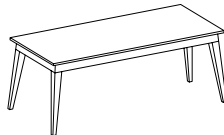

# Britta Seating

## Statement of Line

The Britta Collection showcases a Mid-Century Scandinavian aesthetic with an appealing contemporary feel. The guest, single lounge, and settee all feature a wall-saver design. Choose from an open or closed arm in an array of wood finishes, with complementing tables available in two edge styles, to create an inviting space with warm and energetic sensibility.

235: Open Arm Guest

245: Closed Arm Guest

236: Open Arm Lounge

246: Closed Arm Lounge

2362: Open Arm Settee

2462: Closed Arm Settee

231-1818ET: Square End Table

231-2323SCT: Square Cocktail Table

231-4723RCT: Rectangular Cocktail Table

231-3535SCT: Square Cocktail Table