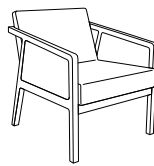

# Britta Seating

## Statement of Line

The Britta Collection showcases a Mid-Century Scandinavian aesthetic with an appealing contemporary feel. The guest, single lounge, and settee all feature a wall-saver design. Choose from an open or closed arm in an array of wood finishes, with complementing tables available in two edge styles, to create an inviting space with warm and energetic sensibility.

235: Open Arm Guest

245: Closed Arm Guest

236: Open Arm Lounge

246: Closed Arm Lounge

2362: Open Arm Settee

2462: Closed Arm Settee

231-1818ET: Square End Table

231-2323SCT: Square Cocktail Table