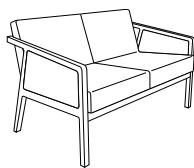

# Britta Seating

## Statement of Line

The Britta Collection showcases a Mid-Century Scandinavian aesthetic with an appealing contemporary feel. The guest, single lounge, and settee all feature a wall-saver design. Choose from an open or closed arm in an array of wood finishes, with complementing tables available in two edge styles, to create an inviting space with warm and energetic sensibility.

235: Open Arm Guest

245: Closed Arm Guest

236: Open Arm Lounge

246: Closed Arm Lounge

2362: Open Arm Settee

2462: Closed Arm Settee

231-1818ET: Square End Table

231-2323SCT: Square Cocktail Table

231-4723RCT: Rectangular Cocktail Table

231-3535SCT: Square Cocktail Table