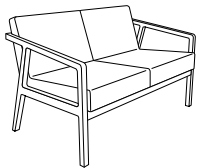

# Britta Seating

## Statement of Line

The Britta Collection showcases a Mid-Century Scandinavian aesthetic with an appealing contemporary feel. The guest, single lounge, and settee all feature a wall-saver design. Choose from an open or closed arm in an array of wood finishes, with complementing tables available in two edge styles, to create an inviting space with warm and energetic sensibility.

235: Open Arm Guest

245: Closed Arm Guest

236: Open Arm Lounge

246: Closed Arm Lounge

2362: Open Arm Settee

2462: Closed Arm Settee

231-1818ET: Square End Table

231-2323SCT: Square Cocktail Table

231-4723RCT: Rectangular Cocktail Table

231-3535SCT: Square Cocktail Table