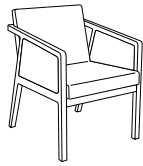

# Britta Seating

## Statement of Line

The Britta Collection showcases a Mid-Century Scandinavian aesthetic with an appealing contemporary feel. The guest, single lounge, and settee all feature a wall-saver design. Choose from an open or closed arm in an array of wood finishes, with complementing tables available in two edge styles, to create an inviting space with warm and energetic sensibility.

235: Open Arm Guest

245: Closed Arm Guest

236: Open Arm Lounge

246: Closed Arm Lounge

2362: Open Arm Settee

2462: Closed Arm Settee

231-1818ET: Square End Table

231-2323SCT: Square Cocktail Table