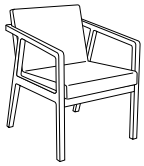

# Britta Seating

## Statement of Line

The Britta Collection showcases a Mid-Century Scandinavian aesthetic with an appealing contemporary feel. The guest, single lounge, and settee all feature a wall-saver design. Choose from an open or closed arm in an array of wood finishes, with complementing tables available in two edge styles, to create an inviting space with warm and energetic sensibility.

235: Open Arm Guest

245: Closed Arm Guest

236: Open Arm Lounge

246: Closed Arm Lounge

2362: Open Arm Settee

2462: Closed Arm Settee

231-1818ET: Square End Table

231-2323SCT: Square Cocktail Table